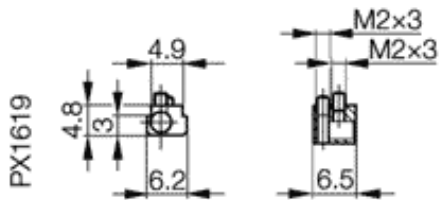

Accessories: Mounting unit BMF 303-HW-40

Common Data

Version
Usable with

Bracket
with BMF 303-..for Pneumatic
cylinders with T-slot Festo Nut-8,
Bosch, SMC

Mechanical Data

Mounting

clamped with threaded pin