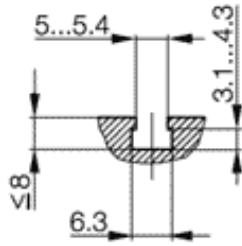

Accessories: Mounting unit BMF 303-HW-40

Common Data

Version
Usable with

Bracket
with BMF 303-..for Pneumatic
cylinders with T-slot Festo Nut-8,
Bosch, SMC

Mechanical Data

Mounting

clamped with threaded pin